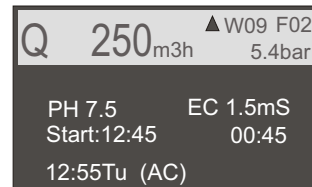

WATER CONTROLLER 3000

C3 011

IRRIGATION & FERTIGATION CONTROLLER

Control watering and fertigation

Complete controller for 96 blocks, 50 watering programs and 48 fertigation programs, with filter cleaning functions, pumps starters and independent dosing for 6 different products.

Simple and friendly interface to set up easily and accurately the irrigation system in local mode or remotely through web browser or smart phone.

FUNCTIONS

Real time monitor

- Water flow
- Pressure
- pH and EC readings
- Current irrigation program
- Current outputs
- Current fertigation program
- Dosing flows
- Alarms

Manual activation

- Switch on manually an irrigation program
- Stop manually an irrigation program
- Watering Factor in % to increase/reduce the watering time

Configuration

- Edit irrigation programs
- Filters cleaning configuration (periodicity)
- Edit fertigation programs
- Alarms set up

Data tracking for each block

- Water and product consumption
- Water flow and dosing flow readings evolution
- EC and pH readings evolution
- Log of alarms
- Export XML data for MS Excel

REAL TIME MONITORING

CONSOLE MODE

- Irrigation program (W09)
- Fertigation program (F02)
- Flow
- Pressure
- pH and EC readings
- Starting time
- Time left
- Time

WEB BROWSER MODE (Explorer, Firefox, Chrome, Safari) (No additional software required)

- Irrigation program
- Starting time
- Time left
- Time
- Water pumps on
- Valves on
- Filters in cleaning mode
- Fertigation programs
- Dosing flows
- Dosing ratio (versus water flow)
- Flow
- Pressure
- pH and EC reading