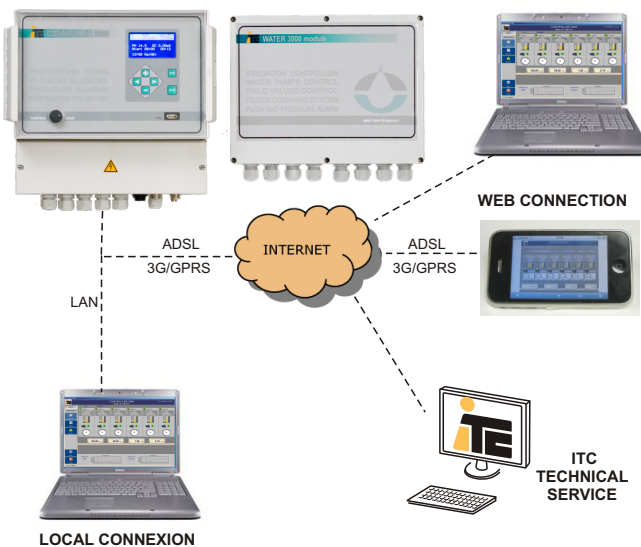

CONNECTIVITY

TECHNICAL FEATURES

- Power supply: 230 Vac ($\pm 10\%$) 50/60Hz
- Current
  - C3000 6 out 4-20mA: max. 350mA
  - W3000 module 24 out 24Vac: max.350mA
- Protection IP 55
- Working temperature: 0-45°C
- Relative humidity: 95% (without condensation)
- Modular: up to 4 modules of 24 outputs
- Inputs (optically isolated)
  - Filters cleaning (dry contact)
  - Emergency stop
  - Flowmeter (high frequency- npn)
  - Watermeter (low frequency -dry contact)
  - EC, pH sensors
  - Pressure transmitter (4-20mA)
- Outputs (optically isolated)
  - 24 relay outputs for electrovalves and pump starters
  - 4 relay outputs for water pump
  - 6 relay outputs for filters
  - 6 analog outputs for dosing pumps (4-20mA)
- Flow, pressure, EC and pH alarms
- Communication
  - Ethernet port (local LAN or internet)
  - USB port (3G/GPRS modem)