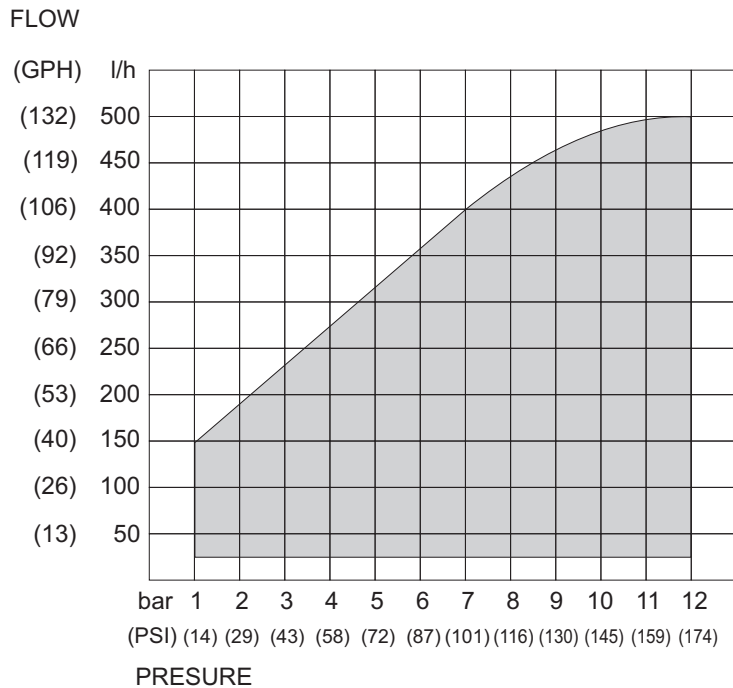

FLOW - PRESSURE GRAPH