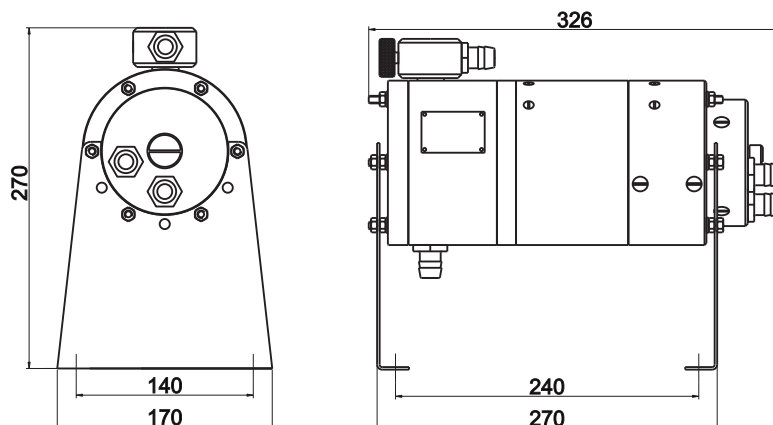

DIMENSIONS