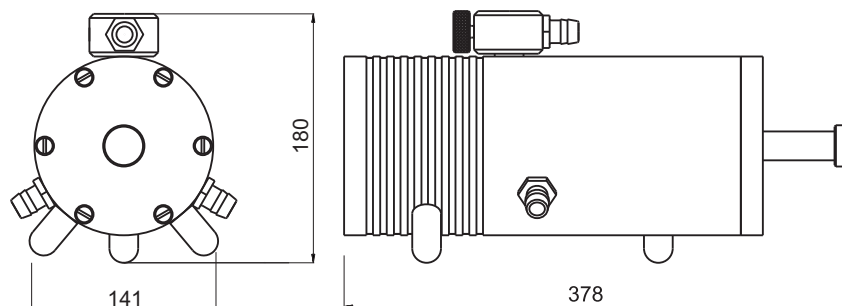

DIMENSIONS