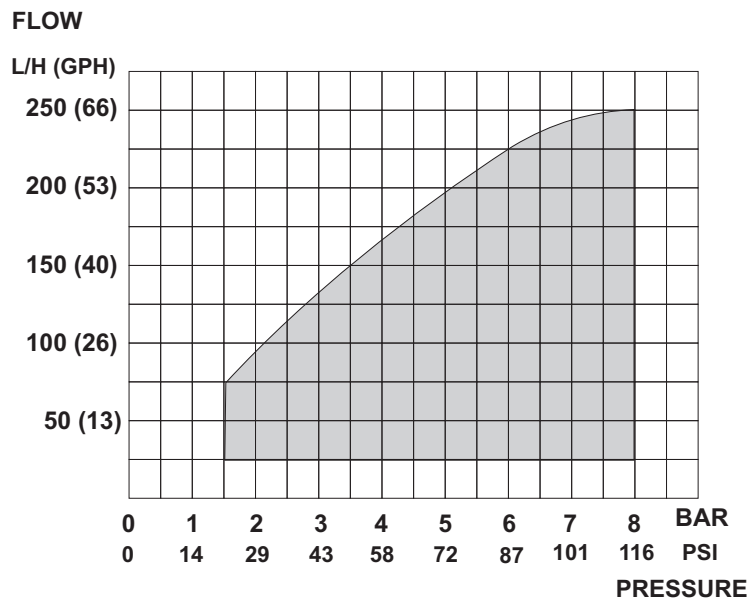

FLOW - PRESSURE GRAPH