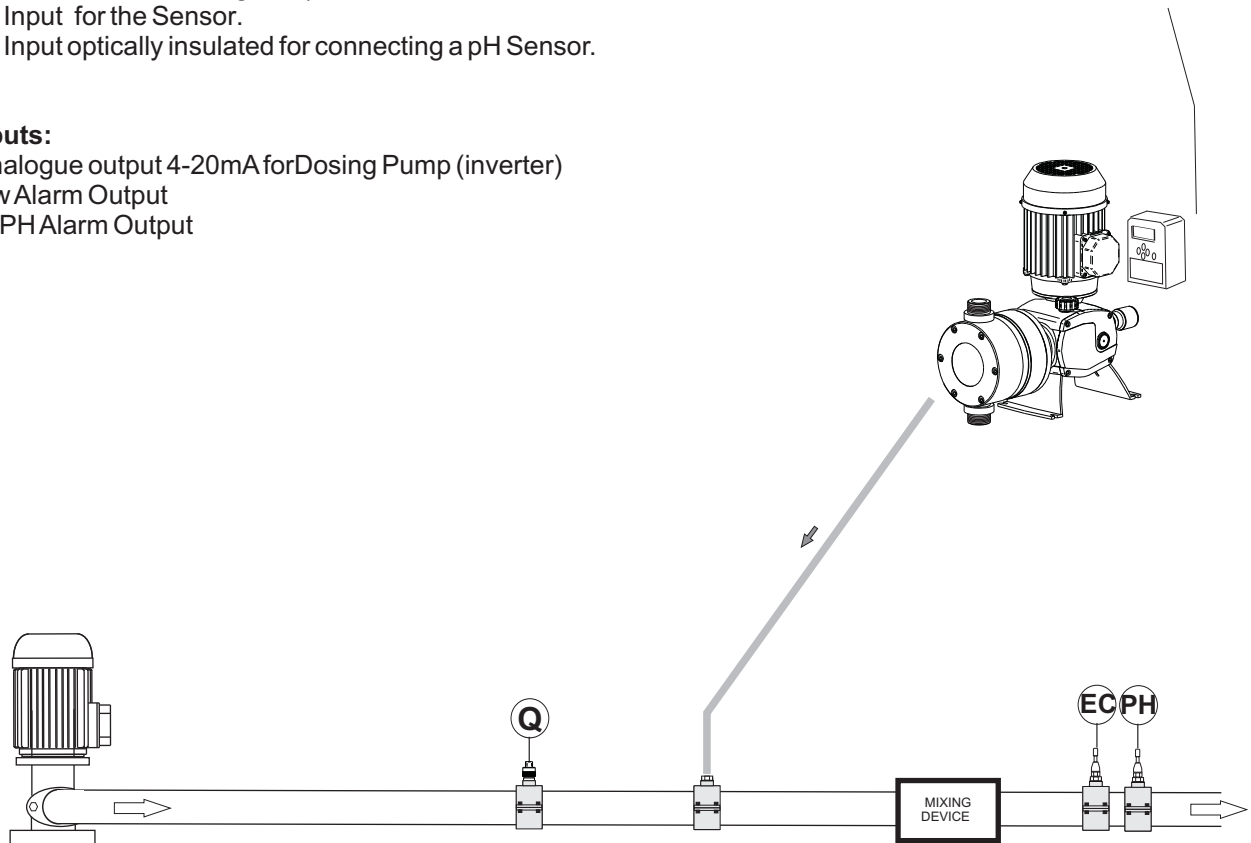

COMPACT V CP: TECHNICAL FEATURES

CVCP 001

Power Supply:

230VAC (+/-20%) 50/60Hz

Protection: IP55

Working Temperature: 0 -45°C

Relative Humidity max: 95% (without Condensation)

Inputs:

-Flow: Pulses Input for high-Frequency Flow Meters (padlewheel or electromagnetic)

- EC: Input for the Sensor.

- PH: Input optically insulated for connecting a pH Sensor.

Outputs:

- 1 analogue output 4-20mA for Dosing Pump (inverter)

- Flow Alarm Output

- EC/PH Alarm Output

Dimensions